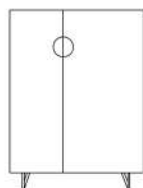

ARAGON 416

Cabinet with structure, shelves, doors and base in steel with a matt or glossy lacquered finish

L 1000
P 450
H 1350

1200 X 450 X 750

1600 X 450 X 750

1000 X 450 X 1300

500 X 450 X 1300

1200 X 450 X 1100