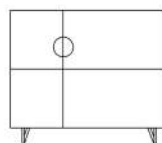

ARAGON 416

Cabinet with structure, shelves, doors and base in steel with a matt or glossy lacquered finish

L 1000
P 450
H 1350

1200 X 450 X 750

1600 X 450 X 750

1000 X 450 X 1300

500 X 450 X 1300

1200 X 450 X 1100